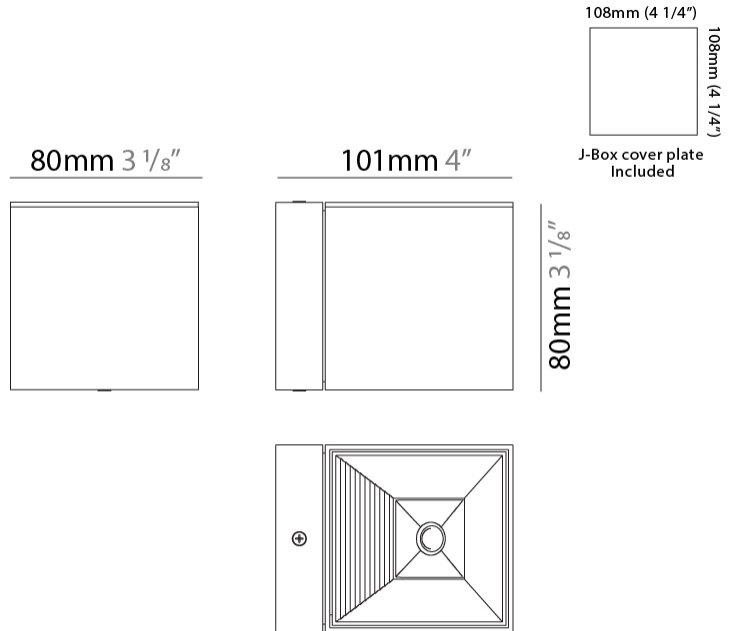

PROJECT	_____
TYPE	_____
SPECIFIER	_____
QUANTITY	_____
DATE	_____

DAU SINGLE SURFACE

D93239-

base number   Finish
Options

1. To build a product code in our configurator select the specify button on the base model # product page
2. To build a manual product code on this datasheet choose from the options listed below in blue font and add the suffix to the base model #

GENERAL

Series: Dau _____
Subseries: Dau Single _____
Brand: Milan _____
Division: Design _____
Mounting Type: Surface _____
Mounting Location: Wall _____
Subcategory: Downlight _____

PHYSICAL

Shape: Cube _____
Length (mm): 80 _____
Length (in): 3 1/8 _____
Height (mm): 80 _____
Depth (mm): 101 _____
Height (in): 3 1/8 _____
Depth (in): 4 _____
Extension (mm): 101 _____
Extension (in): 4 _____
Light Distribution: Direct _____
Fixture Finish: [BAL](#) / [MWL](#) / [BSL](#) _____
Fixture Material: Extruded Aluminum _____

ELECTRICAL

Lamp Type: LED _____
Input Wattage (W): 7 _____
Dimming: Electronic Low Voltage Dimming _____
Input Voltage (V): 120Vac Direct Line _____

LED

Number of LEDs: 1 _____
Color Temperature (°K): 3000 _____
Max. Delivered Lumen (lm): 665 _____
CRI: >90 CRI _____
Lamp Life (hrs): 50000 _____

OPTICAL

RATINGS AND CERTIFICATIONS

Certified By: Certified for North American Standards _____
IP rating: IP20 _____